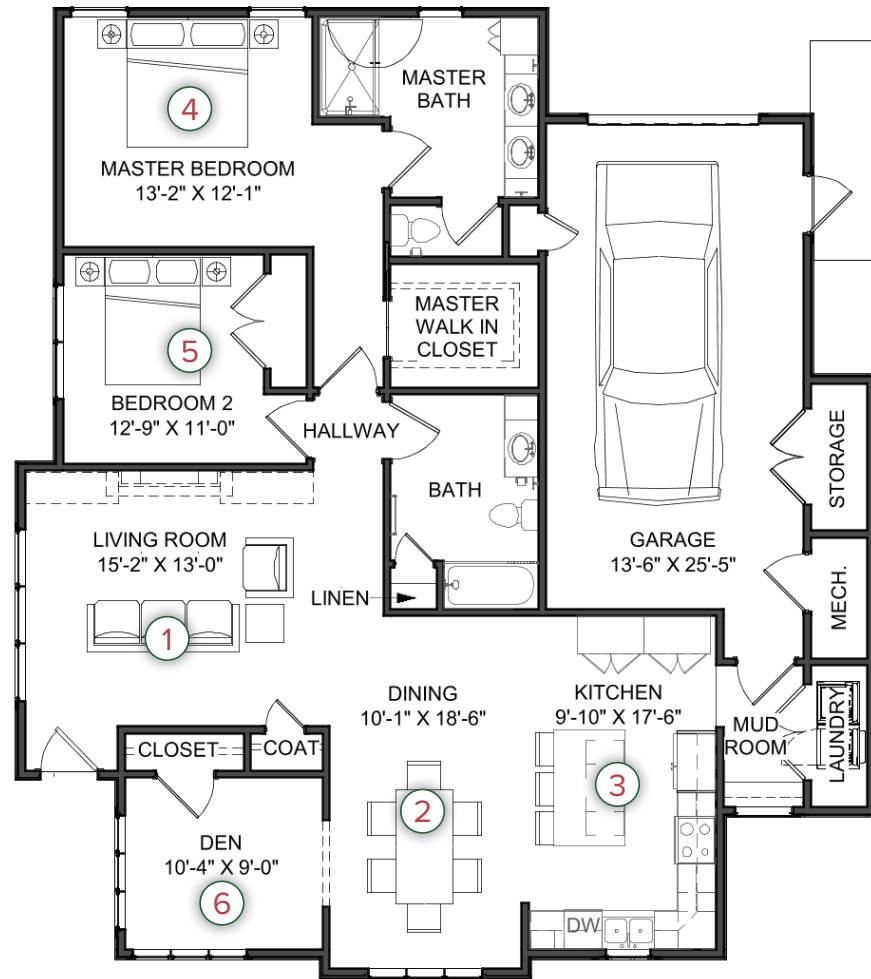

Norfolk

1459 Sq. Ft.
2 Bedroom / Den

Floor plans may differ slightly.

- 1** Living Room 15' 2" x 13' 0"
- 2** Dining Room 10' 1" x 18' 6"
- 3** Kitchen 9' 10" x 17' 6"

- 4** Master Bedroom 13' 2" x 12' 1"
- 5** Bedroom 2 12' 9" x 11' 0"
- 6** Den 10' 4" x 9' 0"