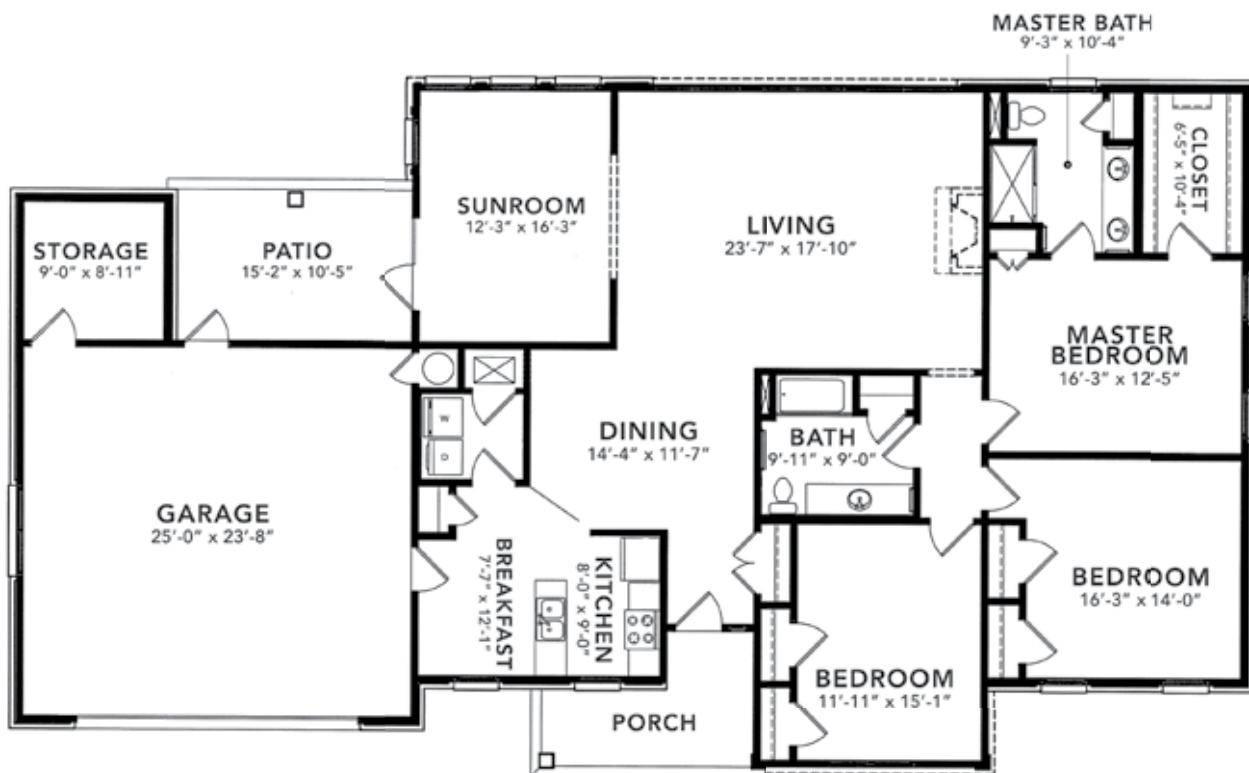

# NICKLAUS II

3 - Bedroom Cottage

2097 SQ. FT.

**CONTACT US!** Call (336) 668-4900 or visit [riverlandings.org](http://riverlandings.org)