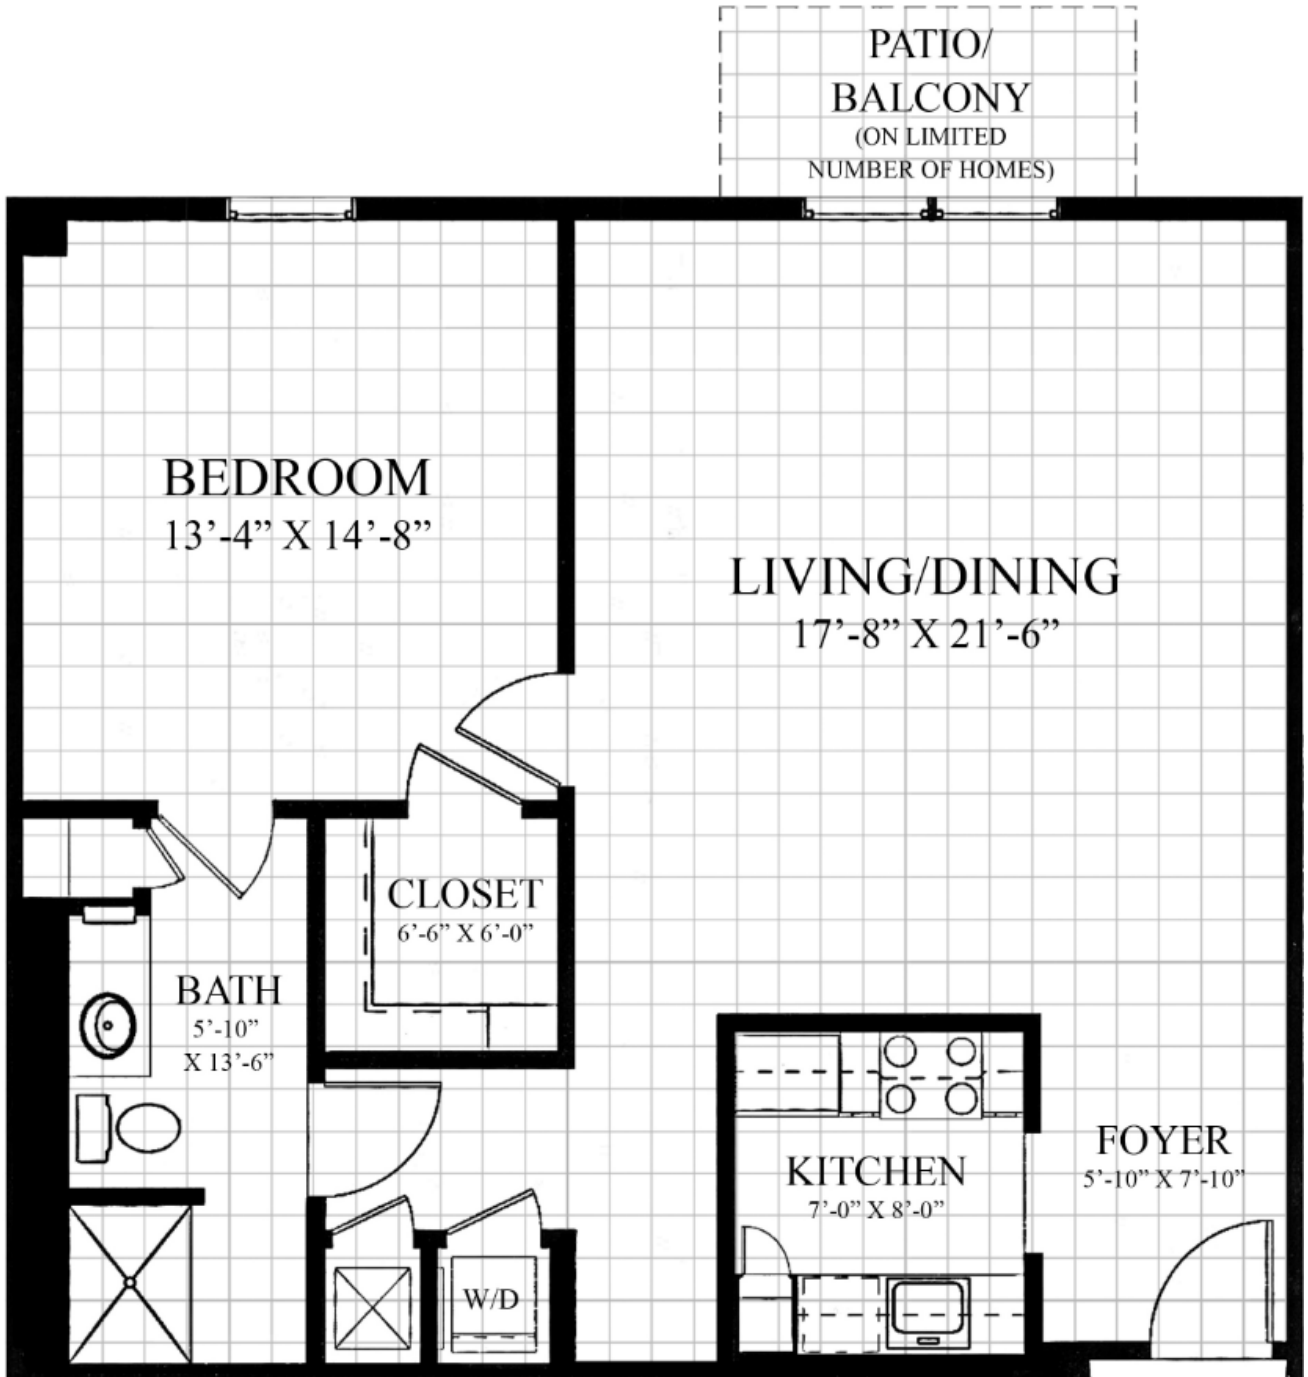

Thyme

1 – BEDROOM APARTMENT
750 – 785 SQ. FT.

CONTACT US! Call (919) 460-8095 or visit glenaire.org