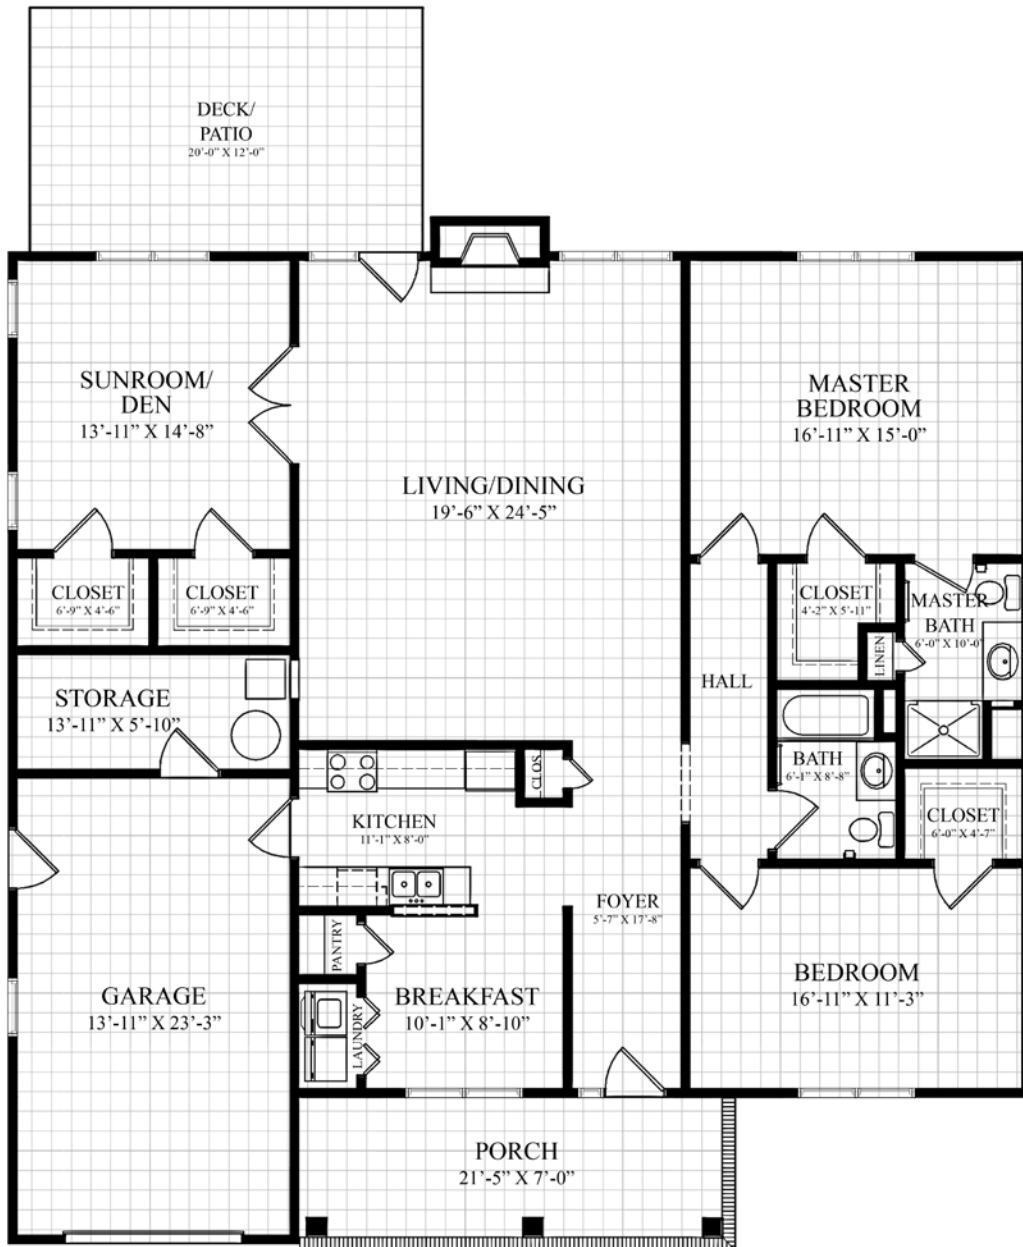

Heather

2 - BEDROOM COTTAGE
2000 SQ. FT.

CONTACT US! Call (919) 460-8095 or visit glenaire.org

Heather

2 - BEDROOM COTTAGE
2000 SQ. FT.

CONTACT US! Call (919) 460-8095 or visit glenaire.org